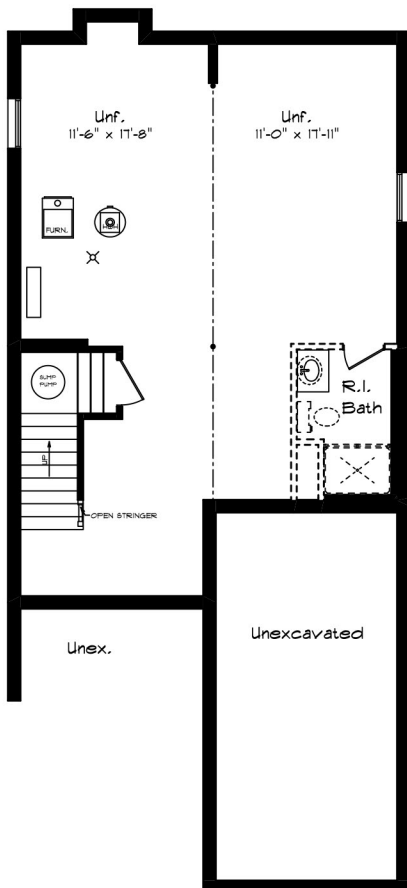

LAKEFIELD

MAIN & SECOND FLOOR PLAN
TOTAL AREA = 1,525 SQ. FT.

YOUR VISION. OUR COMMITMENT.