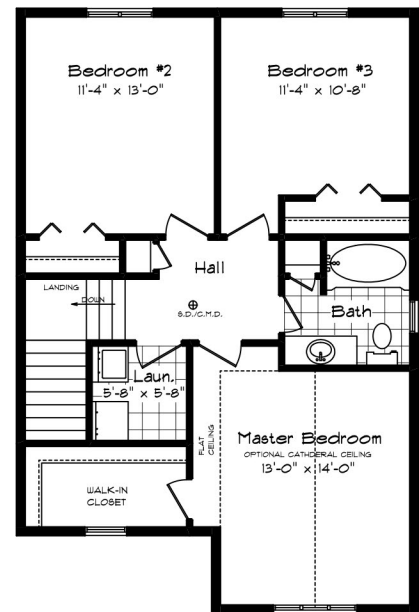

LAKEFIELD

MAIN & SECOND FLOOR PLAN
TOTAL AREA = 1,525 SQ. FT.

YOUR VISION. OUR COMMITMENT.