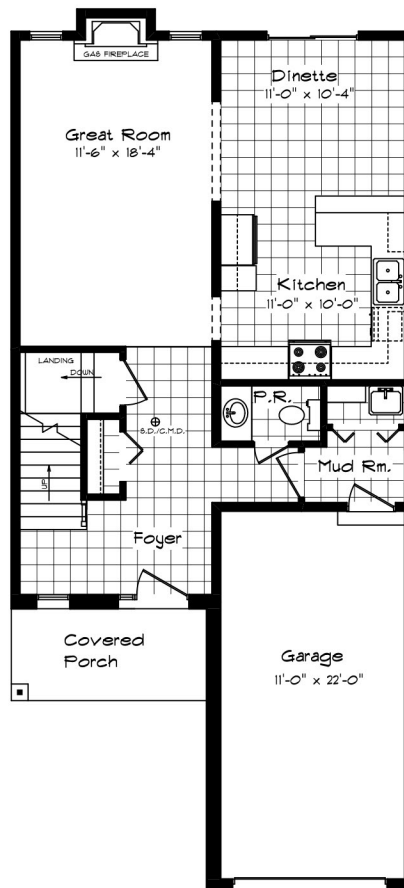

LAKEFIELD

MAIN & SECOND FLOOR PLAN
TOTAL AREA = 1,525 SQ. FT.

YOUR VISION. OUR COMMITMENT.