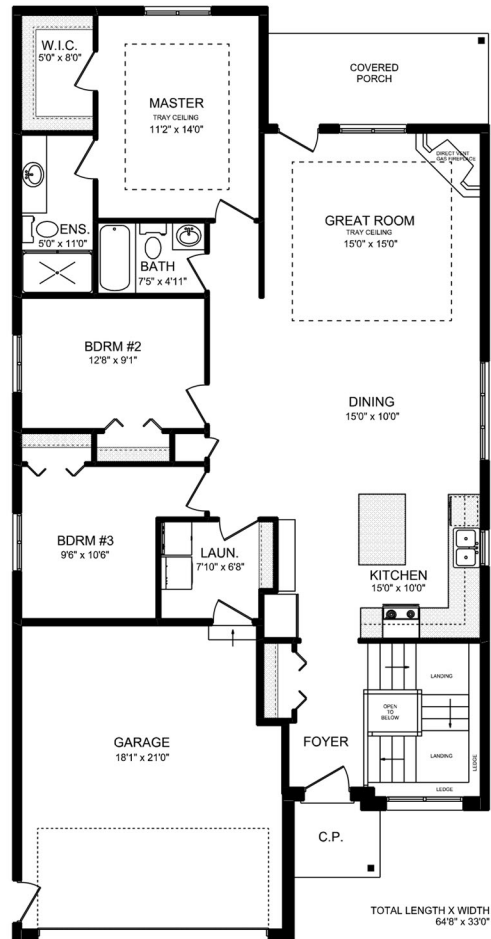

TREEWOOD XL

BASEMENT PLAN
AREA = 800 Sq.ft.

MAIN FLOOR PLAN
AREA = 1485 Sq.ft.

TOTAL LENGTH X WIDTH
64'8" x 33'0"

YOUR VISION. OUR COMMITMENT.