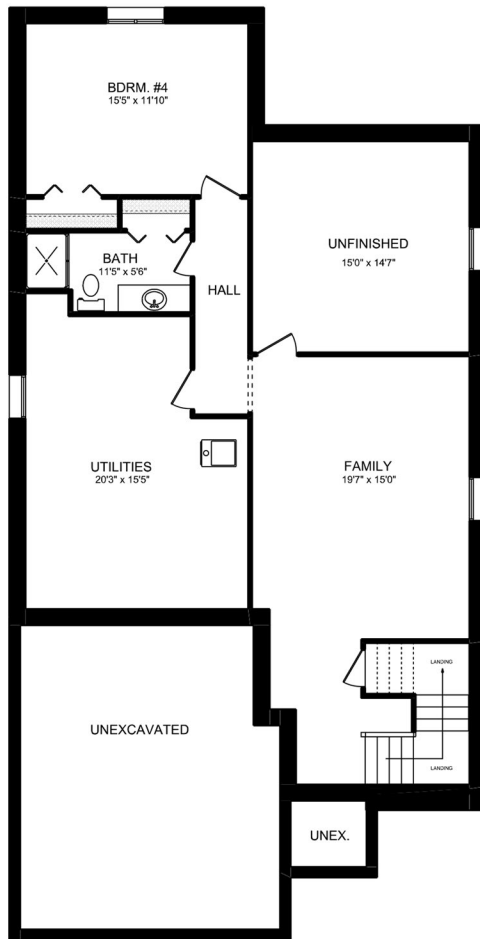

TREEWOOD XL

BASEMENT PLAN
AREA = 800 Sq.ft.

MAIN FLOOR PLAN
AREA = 1485 Sq.ft.

TOTAL LENGTH X WIDTH
64'8" x 33'0"

YOUR VISION. OUR COMMITMENT.