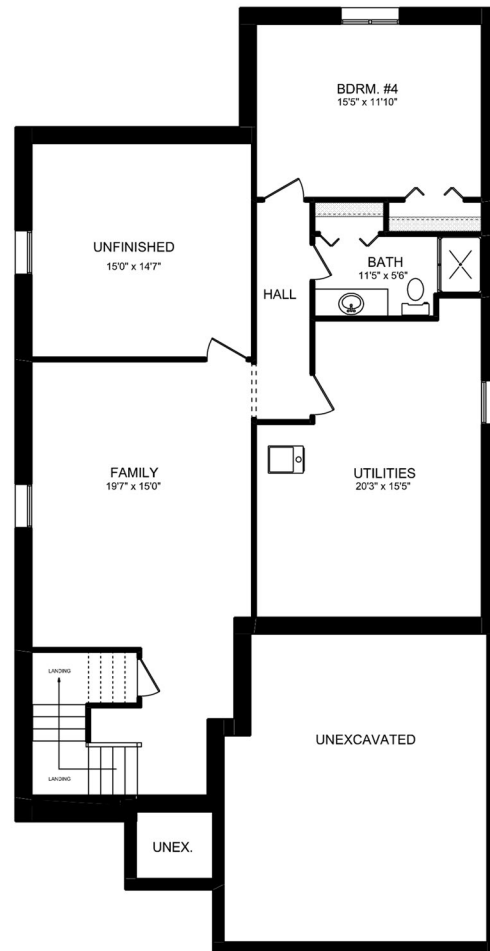

TREEWOOD XL

MAIN FLOOR PLAN
AREA = 1485 Sq.ft.

BASEMENT PLAN
AREA = 800 Sq.ft.

TOTAL LENGTH X WIDTH
64'8" x 33'0"

YOUR VISION. OUR COMMITMENT.