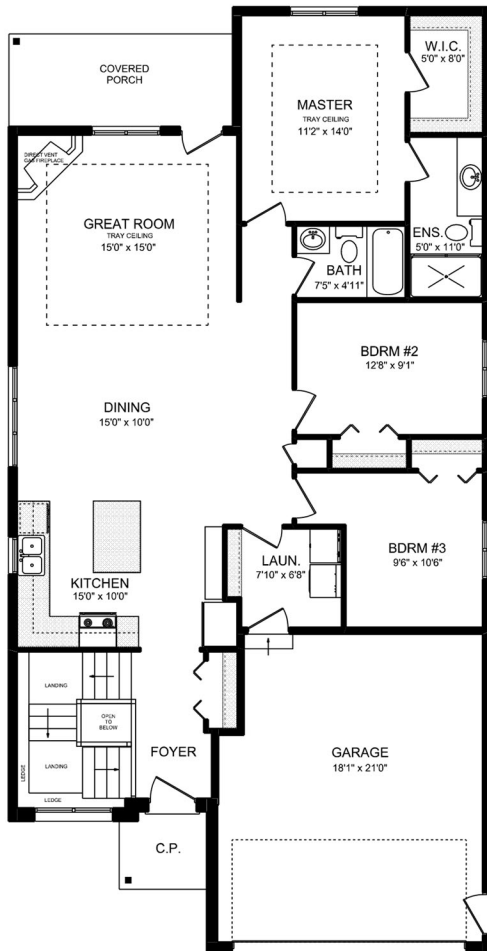

TREEWOOD XL

MAIN FLOOR PLAN
AREA = 1485 Sq.ft.

BASEMENT PLAN
AREA = 800 Sq.ft.

TOTAL LENGTH X WIDTH
64'8" x 33'0"

YOUR VISION. OUR COMMITMENT.