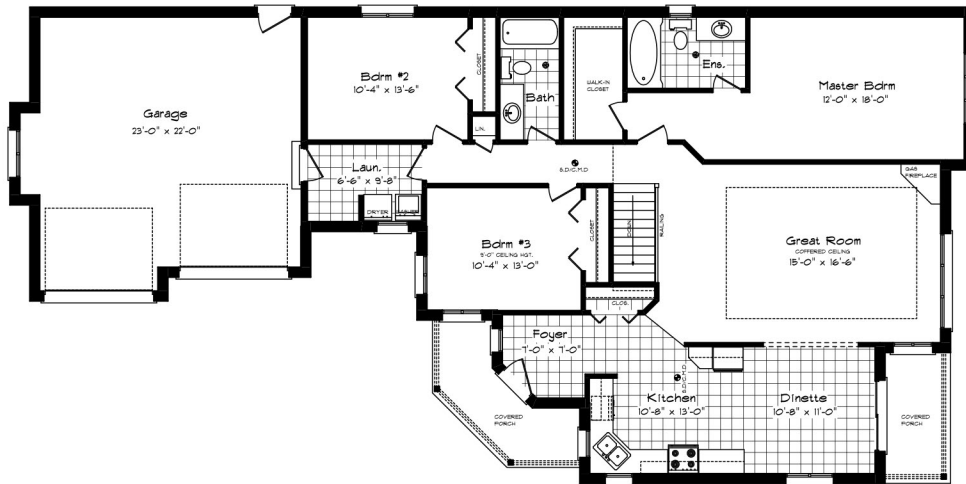

# FAIRFIELD

MAIN FLOOR PLAN  
AREA = 1,804 SQ. FT.

YOUR VISION. OUR COMMITMENT.