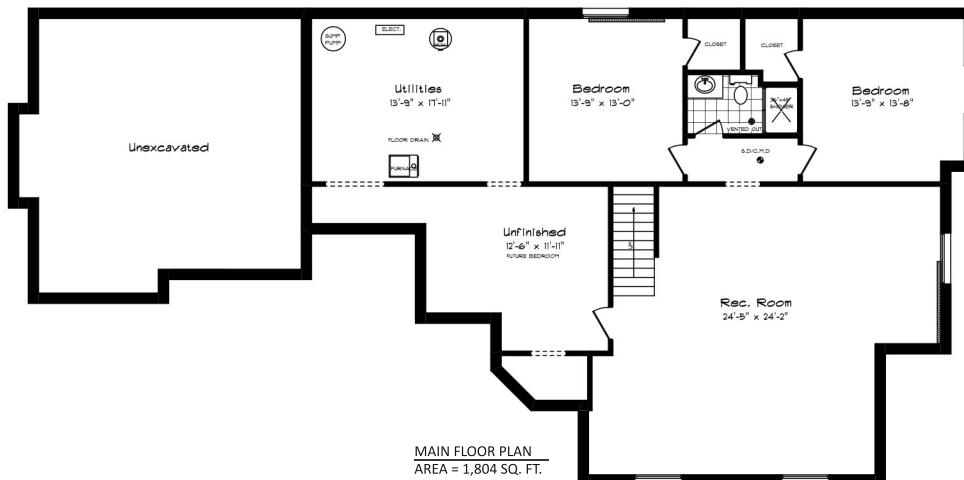

# FAIRFIELD

MAIN FLOOR PLAN  
AREA = 1,804 SQ. FT.

YOUR VISION. OUR COMMITMENT.